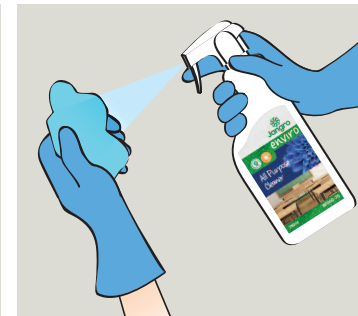

Enviro All Purpose Cleaner

Product Usage Guide

enviro

BF060-75

Health & Safety

Please refer to relevant Safety Data Sheet

Scan for further product details

1 Use appropriate PPE as indicated in the Safety Data Sheet.

2 Place Safety Signs.

3 Spray cloth.

4 Wipe surface.

5 Leave surface to dry.

6 Remove Safety Signs.